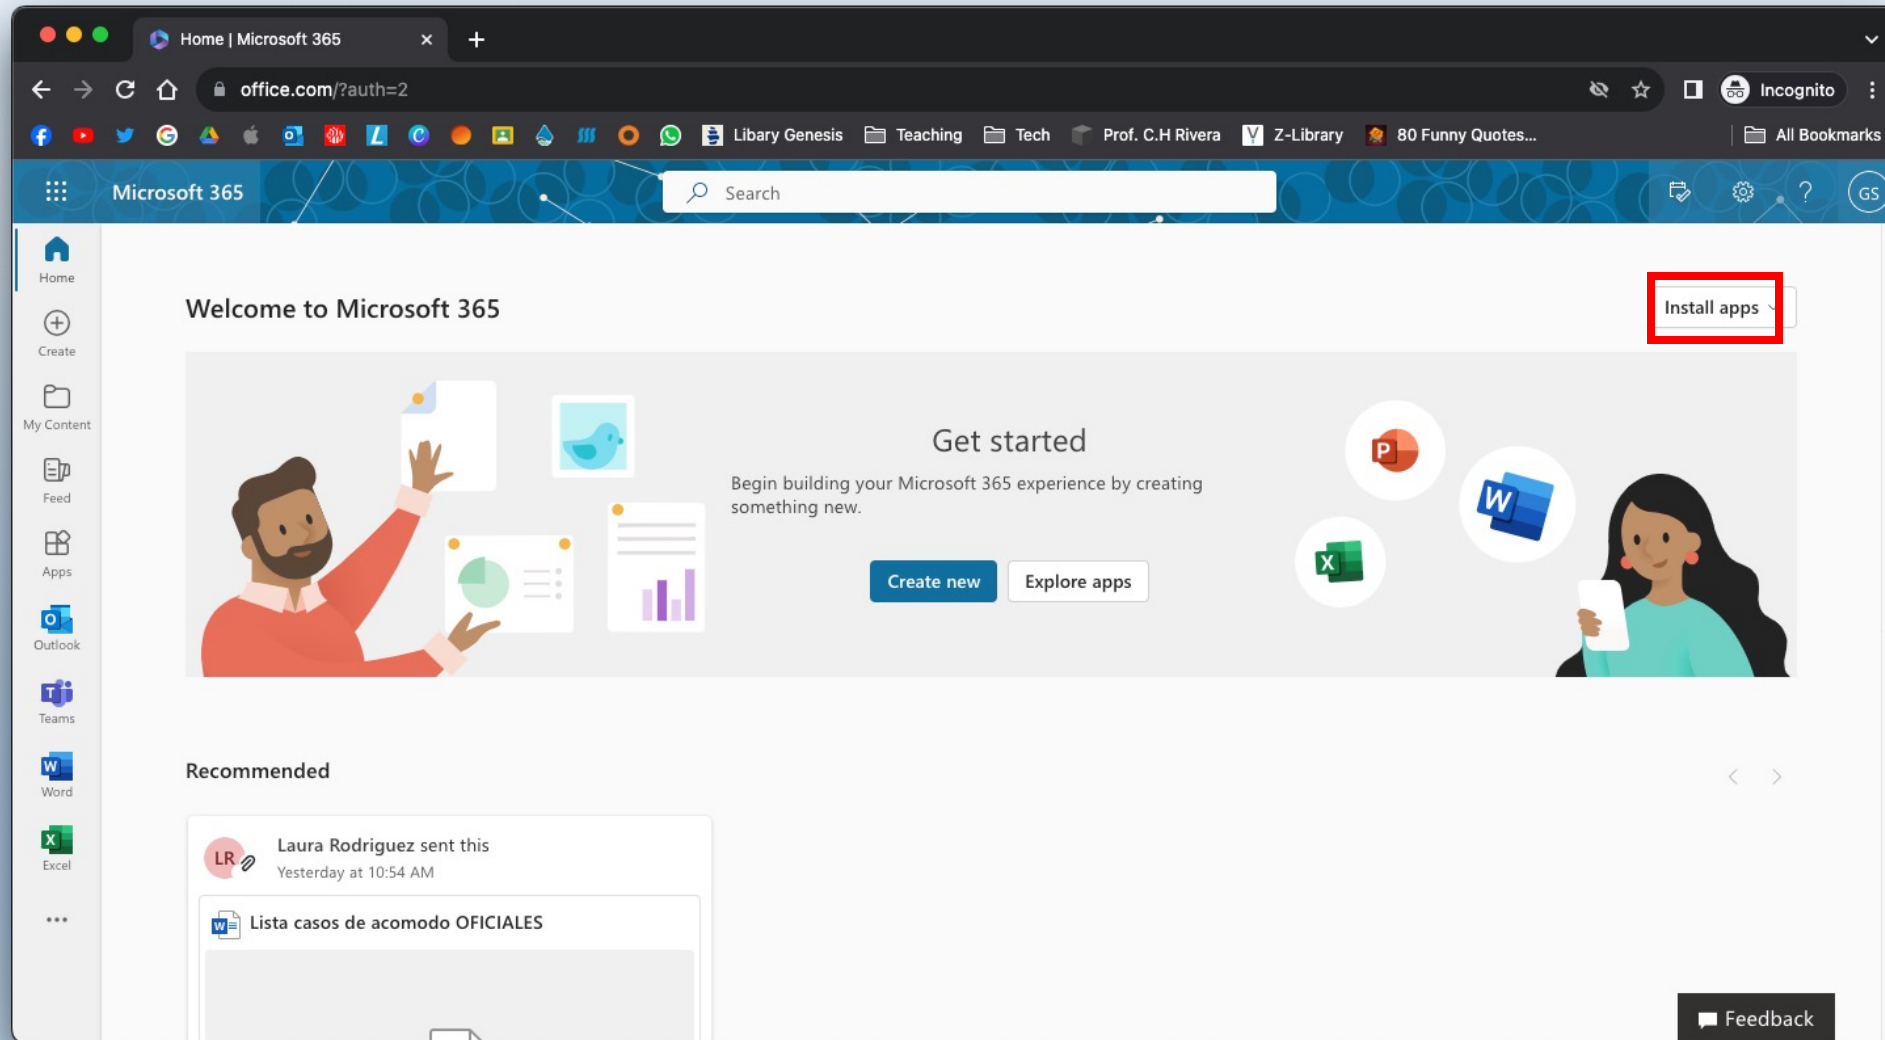

Paso 5: Descargue el programado