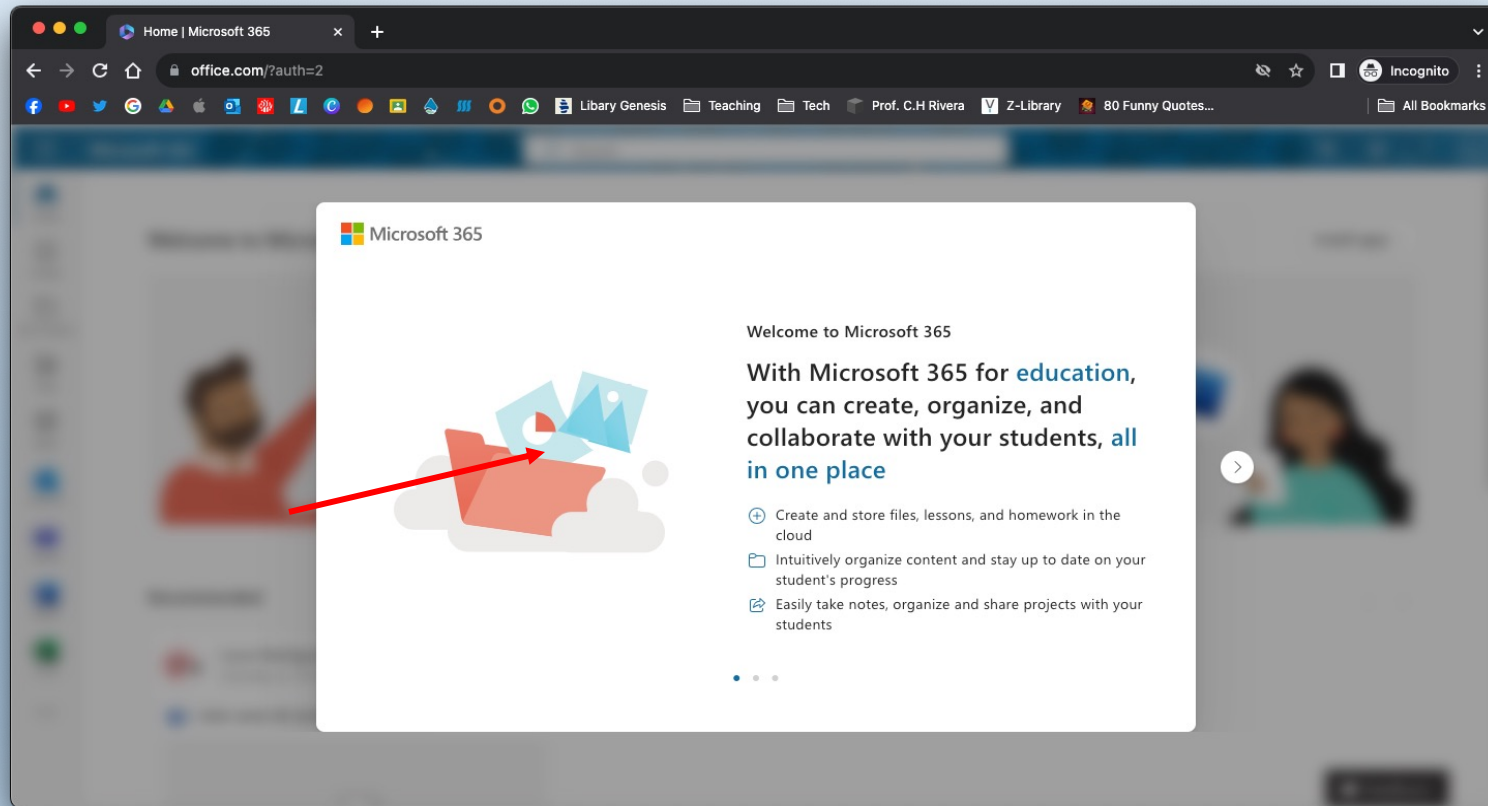

Paso 4: Pantalla de Bienvenida

Al ver esta pantalla, oprima la flecha para proceder a la próxima página.